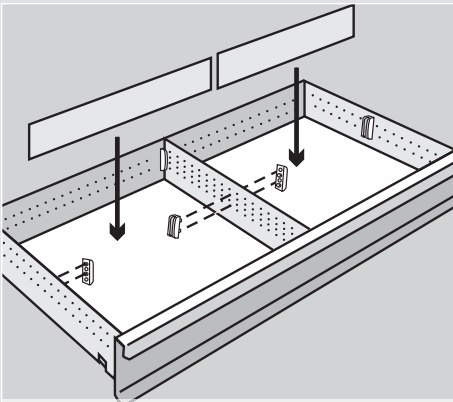

- Ball bearing roller tracks for easy opening and closing, even when fully loaded
- Available in two heights, 4" and 8"
- Available in three depths, 16", 18", 20" and 24"
- Drawers can be divided using pre-punched holes in the sides
- Quick and easy to install
- Drop onto lugs on the post
- Drawers extend fully
- High load capacity (150 lbs.), even at full extension
- Grey painted finish
- To provide additional stability and to meet safety guidelines, a shelf must be fitted above the top drawer. Tracks have to be secured with screws
- For safety, single bays with drawers must be bolted to the wall or floor
- In a row of shelving the bays must be clipped together
- Double bays must be anchored to floor

Drawers

Order #	Width	A	Depth	B	Height
DRS.163904	39"	35.7"	16"	13.2"	4"
DRS.163908	39"	35.7"	16"	13.2"	8"
DRS.183604	36"	32.6"	18"	15.5"	4"
DRS.183608	36"	32.6"	18"	15.5"	8"
DRS.203904	39"	35.7"	20"	17.2"	4"
DRS.203908	39"	35.7"	20"	17.2"	8"
DRS.243904	39"	35.7"	24"	22.3"	4"
DRS.243908	39"	35.7"	24"	22.3"	8"

Label Holders & Labels

Label Holders (50 Quantity)	Labels (100 Quantity)	Width
R3LH.195	R3LB.195	19"

Divider with Holes

Cross Dividers without Holes

Drawer Divided into Four Sections

Modular Drawer Dividers

- Dividers insert into holes in the sides of the drawer
- Partitions with snap-in plastic adapters available for further sectioning
- EK Boxes can be used to subdivide drawers into a variety of smaller compartments