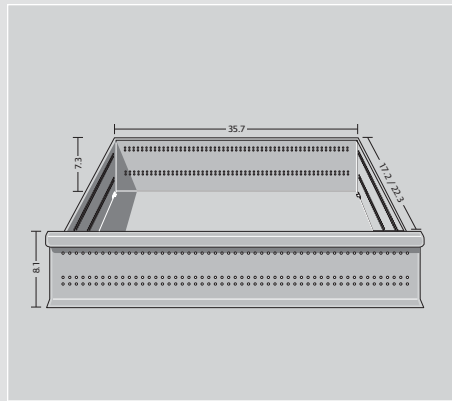

The 4" drawer has a usable height of 3.38"

The 8" drawer has a usable height of 7.5"

Drawers

By adding drawers, basic shelving bays easily turn into modular small parts storage systems. A convenient alternative to modular drawer cabinets.

- Ball bearing roller tracks for easy opening and closing, even when fully loaded
- Available in two heights, 4" and 8"
- Available in three depths, 16", 18", 20" and 24"
- Drawers can be divided using pre-punched holes in the sides
- Quick and easy to install
- Drop onto lugs on the post
- Drawers extend fully
- High load capacity (150 lbs.), even at full extension
- Grey painted finish
- To provide additional stability and to meet safety guidelines, a shelf must be fitted above the top drawer. Tracks have to be secured with screws
- For safety, single bays with drawers must be bolted to the wall or floor
- In a row of shelving the bays must be clipped together
- Double bays must be anchored to floor

Drawers

Order #	Width	A	Depth	B	Height
DRS.163904	39"	35.7"	16"	13.2"	4"
DRS.163908	39"	35.7"	16"	13.2"	8"
DRS.183604	36"	32.6"	18"	15.5"	4"
DRS.183608	36"	32.6"	18"	15.5"	8"
DRS.203904	39"	35.7"	20"	17.2"	4"
DRS.203908	39"	35.7"	20"	17.2"	8"
DRS.243904	39"	35.7"	24"	22.3"	4"
DRS.243908	39"	35.7"	24"	22.3"	8"

Label Holders & Labels

Label Holders (50 Quantity)	Labels (100 Quantity)	Width
R3LH.195	R3LB.195	19"

Divider with Holes

Cross Dividers without Holes

Drawer Divided into Four Sections

Modular Drawer Dividers