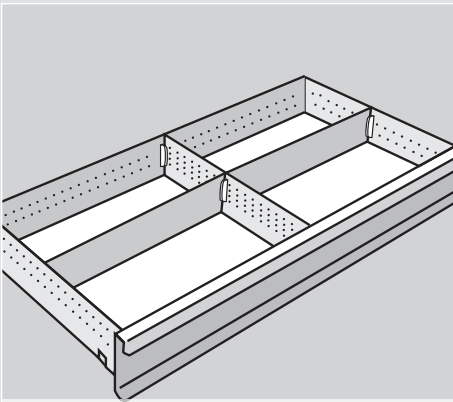

- Ball bearing roller tracks for easy opening and closing, even when fully loaded
- Available in two heights, 4" and 8"
- Available in three depths, 16", 18", 20" and 24"
- Drawers can be divided using pre-punched holes in the sides
- Quick and easy to install
- Drop onto lugs on the post
- Drawers extend fully
- High load capacity (150 lbs.), even at full extension
- Grey painted finish
- To provide additional stability and to meet safety guidelines, a shelf must be fitted above the top drawer. Tracks have to be secured with screws
- For safety, single bays with drawers must be bolted to the wall or floor
- In a row of shelving the bays must be clipped together
- Double bays must be anchored to floor

Drawers

Order #	Width	A	Depth	B	Height
DRS.163904	39"	35.7"	16"	13.2"	4"
DRS.163908	39"	35.7"	16"	13.2"	8"
DRS.183604	36"	32.6"	18"	15.5"	4"
DRS.183608	36"	32.6"	18"	15.5"	8"
DRS.203904	39"	35.7"	20"	17.2"	4"
DRS.203908	39"	35.7"	20"	17.2"	8"
DRS.243904	39"	35.7"	24"	22.3"	4"
DRS.243908	39"	35.7"	24"	22.3"	8"

Label Holders & Labels

Label Holders (50 Quantity)	Labels (100 Quantity)	Width
R3LH.195	R3LB.195	19"

Divider with Holes

Cross Dividers without Holes

Drawer Divided into Four Sections

Modular Drawer Dividers

- Dividers insert into holes in the sides of the drawer
- Partitions with snap-in plastic adapters available for further sectioning
- EK Boxes can be used to subdivide drawers into a variety of smaller compartments