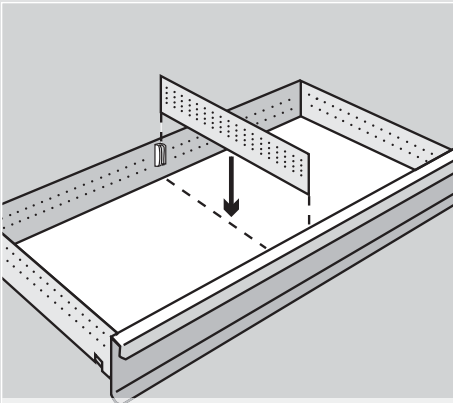

Divider with Holes