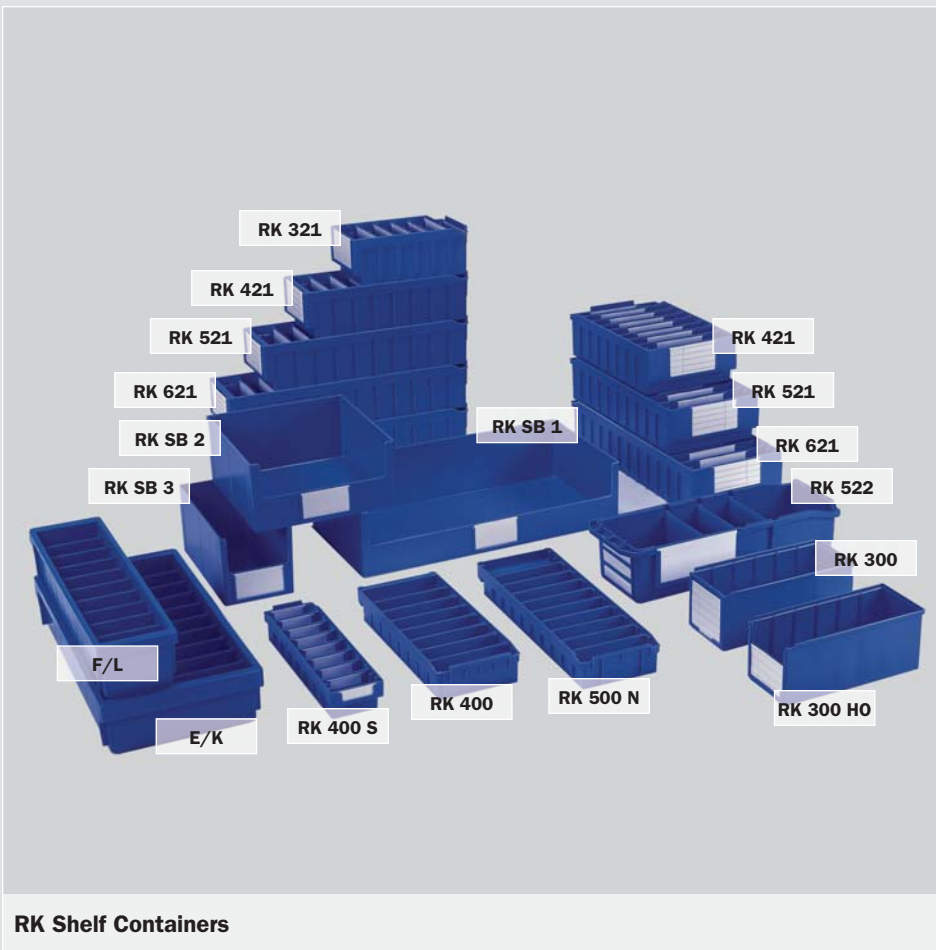

RK Shelf Containers

Specifically designed to be modular with SSI Schaefer Shelving Systems which means you will achieve maximum cube utilization in your storage system.

Features

- Hopper fronts available on RK300 HO, RKSB1, RKSB and RKSB3
- All containers and dividers made of polystyrene except RK522 Polyporpylene and EK231004 and FL230504 made of polyethylene
- All containers and dividers are blue
- Available with a wide range of accessories

RK Shelf Containers

RK Containers for 39" Wide Shelving

Order #	Outside Dimensions			Depth	Containers per 39" W Shelf	Shelf Layer Height	Number of Compartments
	L	W	H				
RK 300	11.9"	5.4"	4.8"	12"	7	6.25"	6
RK 300 HO	11.9"	5.4"	4.8"		7	6.25"	6
RK 321	11.5"	6.4"	4.6"	12"	6	6.25"	6
RK SB 1	12.6"	23.5"	5.8"		1+	8.43"	1
RK SB 2	12.6"	11.7"	5.8"		3	8.43"	1
RK SB 3	12.6"	5.8"	5.8"		6	8.43"	1
RK 400 S	15.4"	3.9"	2.6"	16"	10	6.25"	8
RK 400	16.1"	6.4"	2.6"		6		
RK 421	16.1"	6.4"	4.6"		6		
RK 421 B	19.3"	6.4"	2.6"		4		
RK 500 N	19.3"	6.4"	2.6"	20"	6	4.17"	10
RK 521	20"	6.4"	4.6"		6	6.25"	10
RK 521 B	19.3"	9.6"	4.6"		4	6.25"	10
RK 522	20.5"	7.5"	4.8"		5	6.25"	4
RK 619	24.4"	4.6"	3.6"	24"	8	6.25"	12
RK 621	23.3"	6.4"	4.6"		6		12
RK 621 B	23.3"	9.6"	4.6"		4		12
RK 629	23.6"	9.1"	3.6"		4		12
FL 230504	23.5"	5.2"	4.4"		7		10
EK 231004	23.2"	10.6"	4.4"		3		10