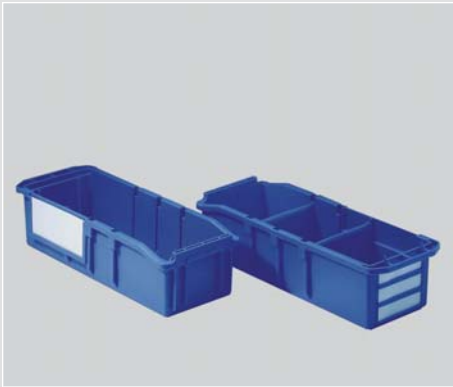

RK Shelf Containers

RK 522 Container Labels
on the front and side